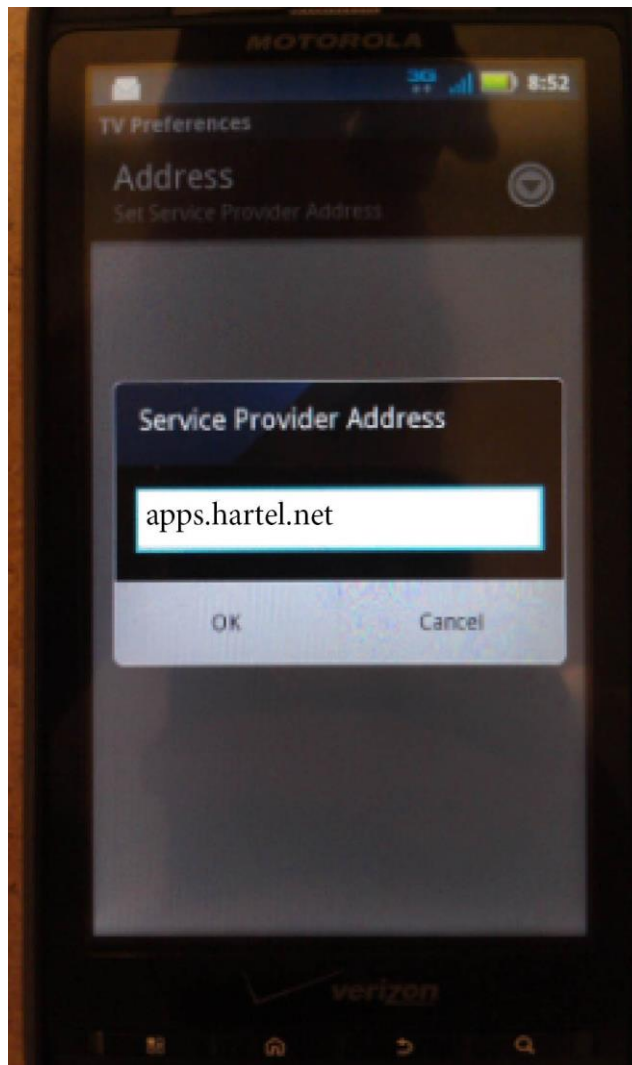

IPTV Android™ MyTV Application Setup

1. Go out to the Google Play Store and search for “ManageMyTVs” (no spaces between words). It should pull up only 1 app, from Innovative Systems.
2. Download it.
3. The service provider address is apps.hartel.net

4. Enter your username in the Username field.
5. Enter your password in the Password field.